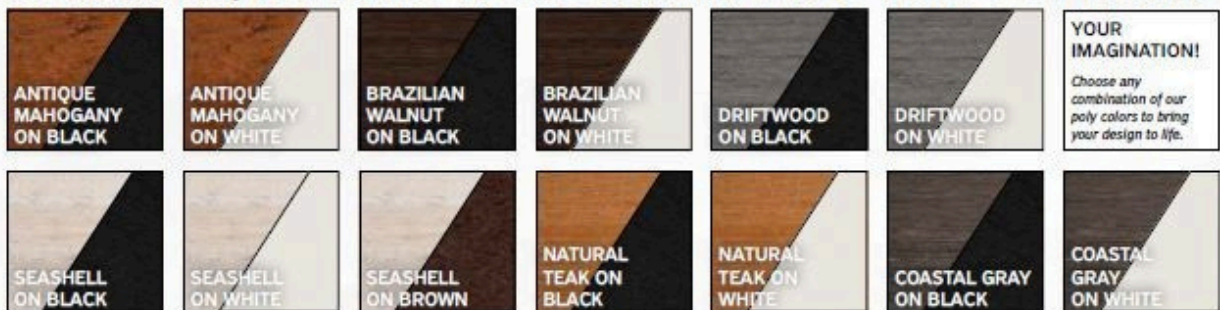

POLY COLORS

STANDARD COLORS

BRIGHT COLORS *(additional upcharges apply)*

WOODGRAIN COLORS *(additional upcharges apply)*

BELLAIRE/BENEVA STANDARD TWO-TONE OPTIONS*

BELLAIRE/BENEVA WOODGRAIN TWO-TONE OPTIONS*

*Note: Additional upcharges may apply when used on other furniture collections. All Bellaire and Beneva pieces also available in solid colors.

FABRIC COLORS

sunbrella FABRIC SELECTIONS

PEYTON GRANITE

CANVAS COAL

FREQUENCY ASH

CABANA CLASSIC

PARADIGM STONE

BERENSON TUXEDO

MILANO CHAR

CANVAS JAVA

STANTON GREYSTONE

COVE PEBBLE

CANVAS FERN

CANVAS GLACIER

DOLCE OASIS

GATEWAY MIST

SPECTRUM INDIGO

Additional Sunbrella Fabric colors available at www.sunbrella.com. Upcharges may apply.

FABRIC MAINTENANCE

We recommend the Clean and Restore products from Sunbrella to keep your fabrics in great condition.